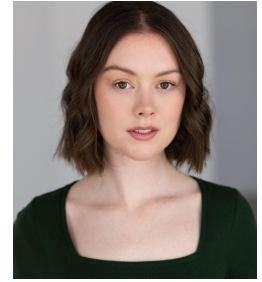

MADDIE COMPTON

Vocal Range: E3-C6 / **Height:** 5' 6" / **Hair:** Brown / **Eyes:** Hazel

Avery Sisters Entertainment: (800) 986-5133 / SAG-AFTRA Eligible

Theatre

<i>Our Town</i>	Emily Webb	Gainesville Theatre Alliance
<i>The Tempest</i>	Miranda	GTA/Zechariah Pierce
<i>Urinetown</i>	Little Sally	GTA/Michael Jablonski
<i>The Secret Garden</i>	Mary Lennox	GTA/Tracey Brent-Chessum
<i>Murder on the Orient Express</i>	Mary Debenham	GTA/Zechariah Pierce
<i>The Poorhouse Project</i> (Reading)	Polly	Katya Stanislavskaya
<i>Henry V</i>	Scroop/Bates	GTA/Elisa Carlson
<i>Legally Blonde</i>	Elle Woods	Collection Theatre Company

Film

<i>The Nice Guys</i>	Janet	Warner Brothers/Shane Black
<i>A Madea Christmas</i>	Milly	Tyler Perry Studios/Tyler Perry
<i>Party Animals</i>	Lead	University of Georgia
<i>We're The Ones Who Live</i>	Lead	University of North Georgia